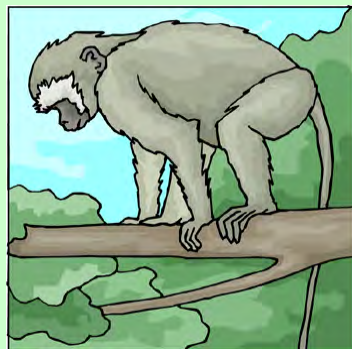

Howler Monkey